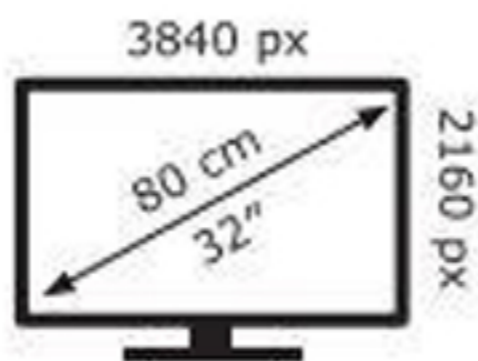

ENERG

LG Electronics

32GR93U

32 kWh/1000h

ABCDEF**G**

55 kWh/1000h

2019/2013