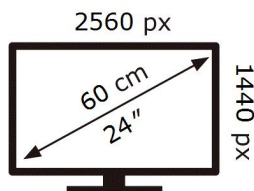

ENERG

SAMSUNG

S24D600UAA

21 kWh/1000h

ABCDEF **G**

31 kWh/1000h

2019/2013