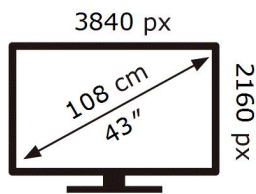

ENERG 

SAMSUNG

GU43AU7179U

70 kWh/1000h

ABCDEF **G**

103 kWh/1000h

2019/2013