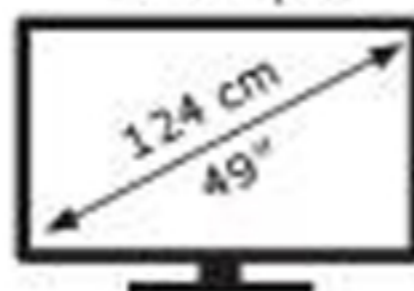

ENERG ⚡

LG Electronics

49WQ95C

45 kWh/1000h

ABCDEF**G**

109 kWh/1000h

5120 px

1440 px