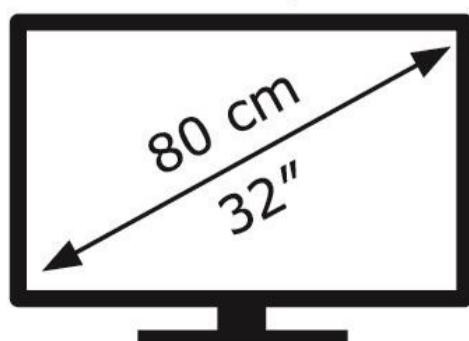

ENERG

LG Electronics

32LQ630B6LA

26 kWh/1000h

ABCDEF**G**

37 kWh/1000h

1366 px

768 px