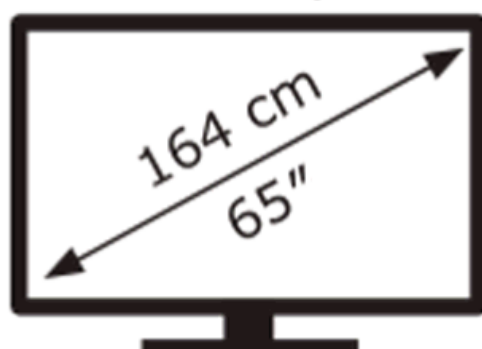

ENERG

Hisense

65A6K

98 kWh/1000h

ABCDEF**G**

140 kWh/1000h

3840 px

2160 px