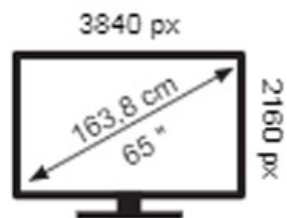

ENERG

Samsung

QH65C

148 kWh/1000h

- kWh/1000h

2019/2013