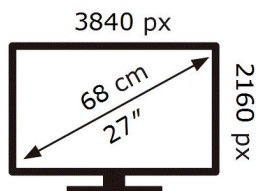

ENERG

SAMSUNG

S27B800PXU

26 kWh/1000h

ABCDEF **G**

49 kWh/1000h

2019/2013