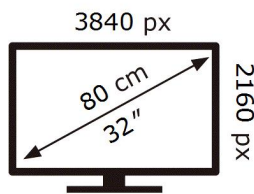

ENERG

SAMSUNG

S32BG850NP

33 kWh/1000h

ABCDEF **G**

104 kWh/1000h

2019/2013