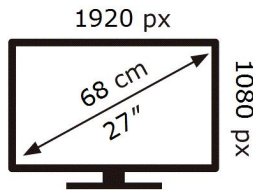

ENERG 

SAMSUNG

S27C390EAU

21 kWh/1000h

2019/2013