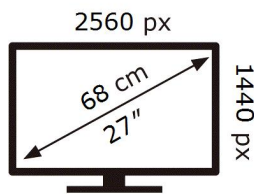

ENERG

SAMSUNG

S27BG650EU

26 kWh/1000h

ABCDEF **G**

61 kWh/1000h

2019/2013