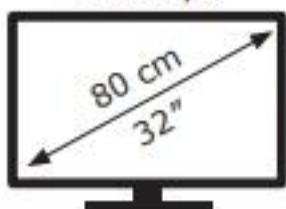

ENERG

PHILIPS

32M2C3500L

32 kWh/1000h

ABCDEF**G**

55 kWh/1000h

2560 px

1440 px