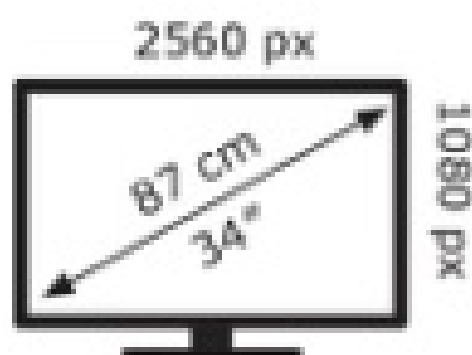

Energielabel F

ENERG

LG Electronics

34WQ650

31 kWh/1000h

ABCDEF**G**

41 kWh/1000h

2019/2013