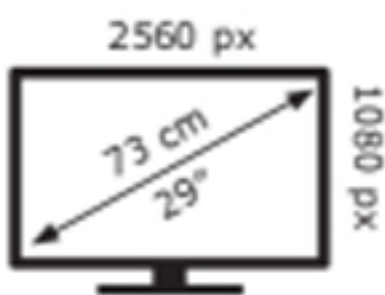

ENERGY

LG Electronics

29WP60G

21 kWh/1000h

ABCDEF**G**

21 kWh/1000h

2019/2013