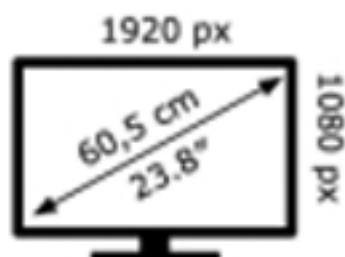

# ENERG

HP, Inc.

E24t G4 HSD-0059-Q

**18** kWh/1000h

2010/2013