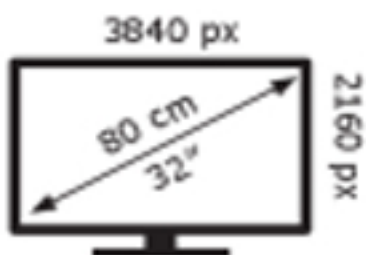

ENERG ⚡

DELL

U3223QE

29 kWh/1000h

ABCDEF**G**

26 kWh/1000h

2019/3102