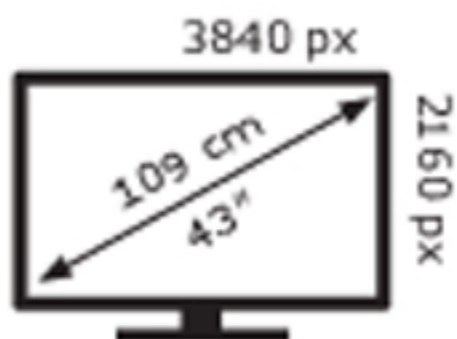

ENERG ⚡

ASUS

XG43UQ

68 kWh/1000h

ABCDEF**G**

105 kWh/1000h

2019/2013