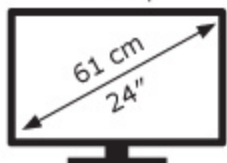

ENERG

AOC

24G2ZU/BK

22 kWh/1000h

ABCDEF**F**G

22 kWh/1000h

1920 px

1080 px