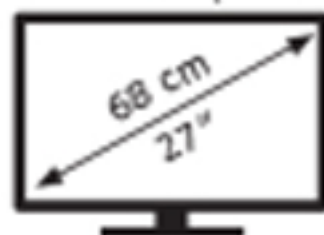

ENERG

LG Electronics

27GR75Q

26 kWh/1000h

ABCDEF**G**

37 kWh/1000h

2560 px

1440 px