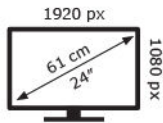

ViewSonic

VX2476-SMH / VS18115

**19** kWh/1000h

2019/2013