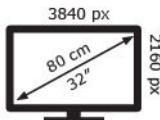

ViewSonic

VX3276-4K-mhd / VS17797

34 kWh/1000h

ABCDEF **G**
HDR
33 kWh/1000h

2019/2013