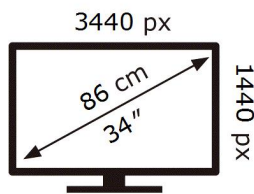

ENERG

SAMSUNG

S34BG850SU

50 kWh/1000h

ABCDEF **G**

HDR

64 kWh/1000h

2019/2013