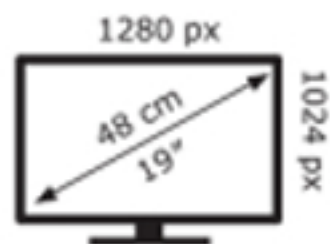

IIYAMA CORPORATION

E1980D-B1

15 kWh/1000h

2019/2013