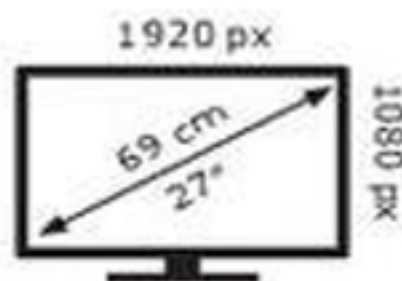

ENERG

IIYAMA CORPORATION

G2770HSU-B1

19 kWh/1000h

2019/9/2013