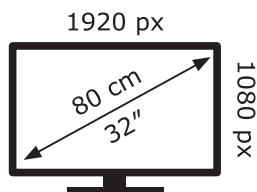

ENERG ⚡

LG Electronics

32LQ63006LA

27 kWh/1000h

ABCDEF**G**

40 kWh/1000h

2019/2013